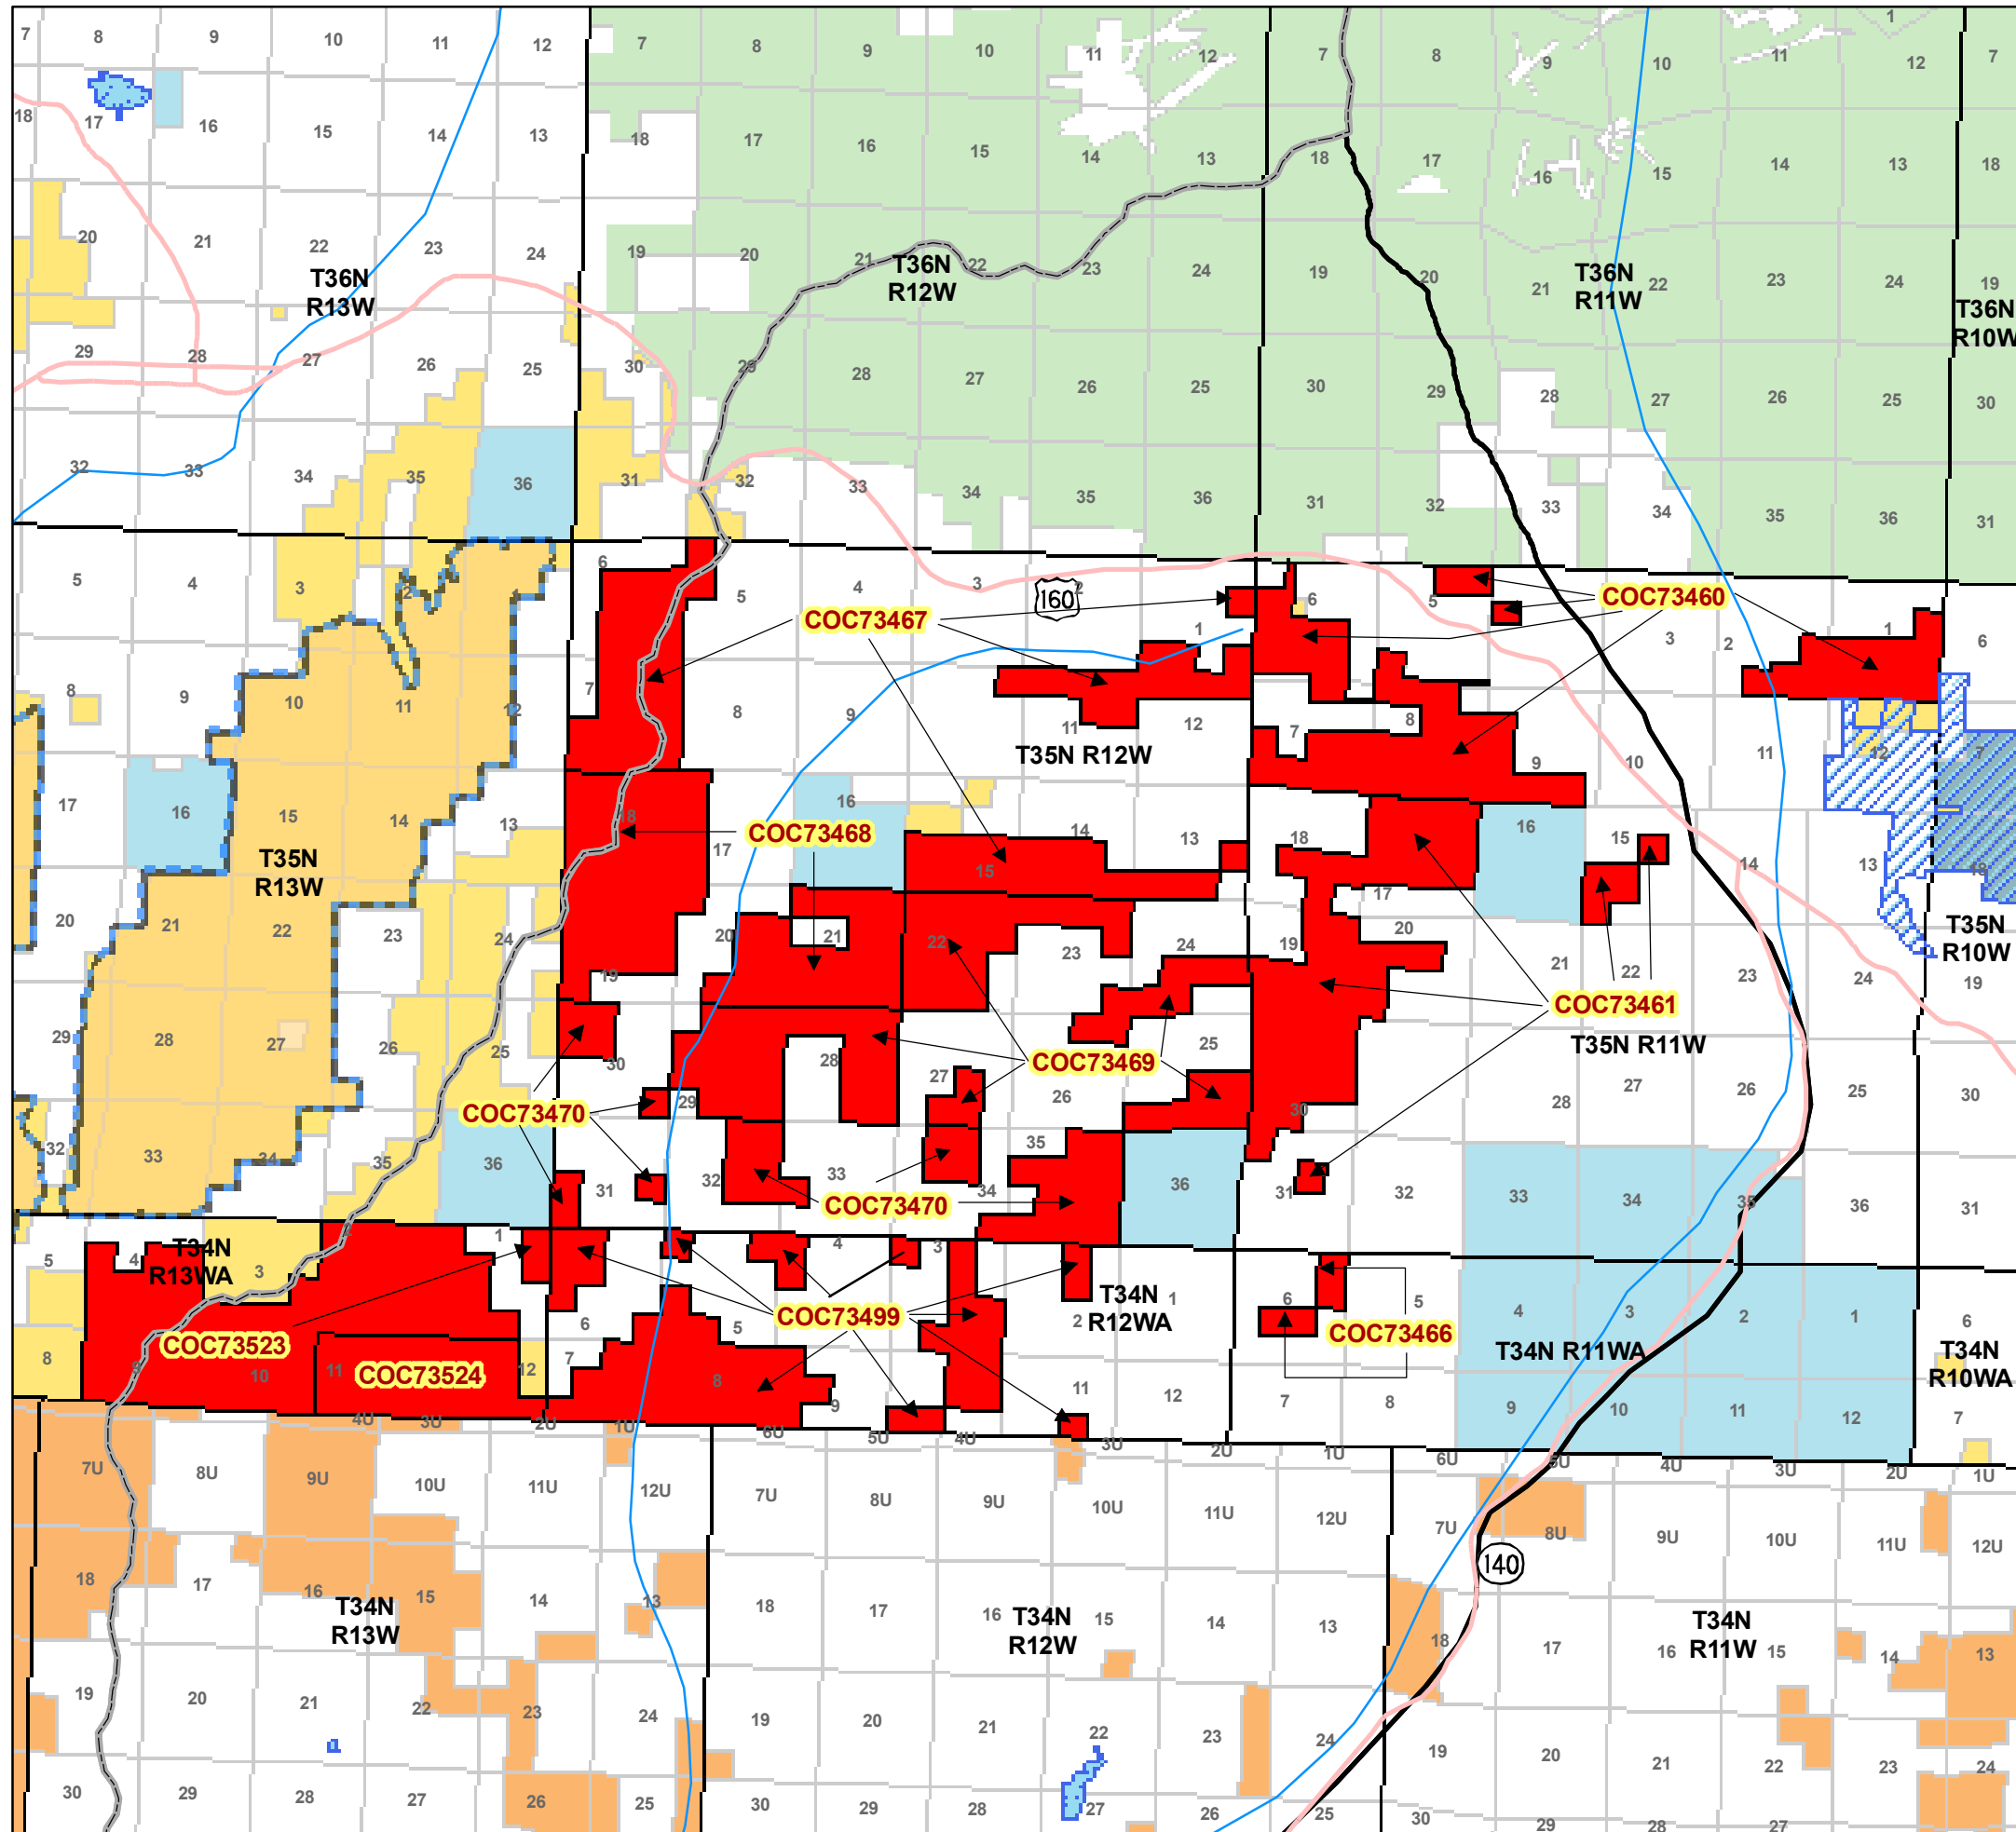

**BLM Oil & Gas Lease Sale
Feb. 12, 2009**

Page Number 16

1 inch equals 2 miles