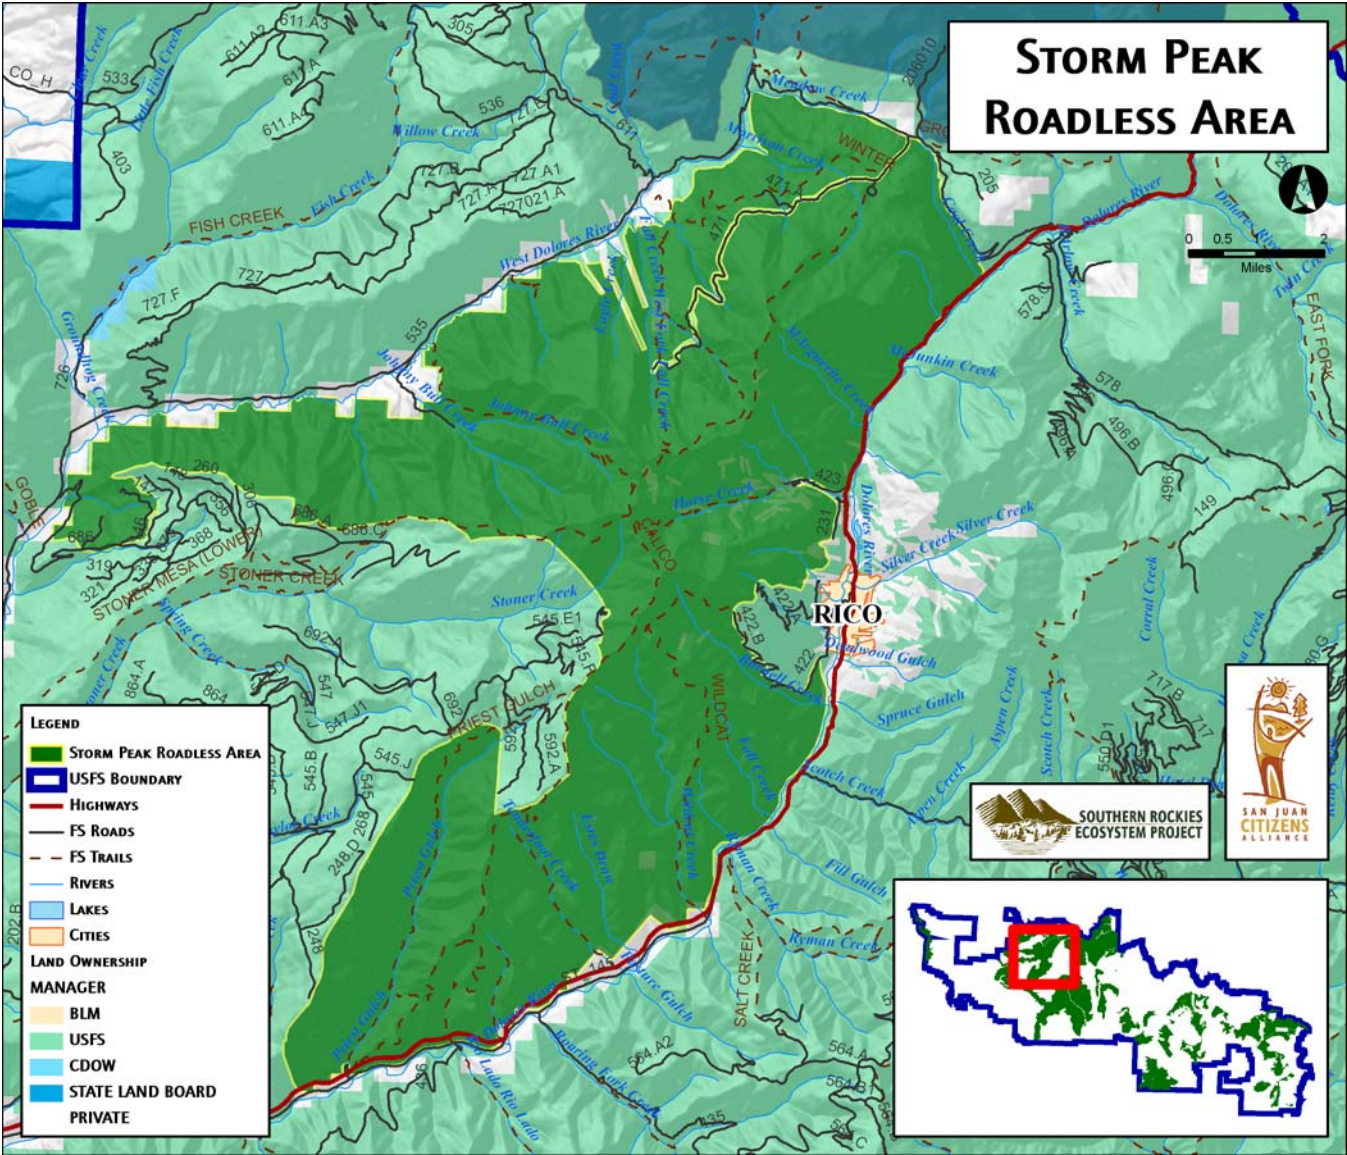

STORM PEAK ROADLESS AREA

LEGEND

- STORM PEAK ROADLESS AREA
- USFS BOUNDARY
- HIGHWAYS
- FS ROADS
- FS TRAILS
- RIVERS
- LAKES
- CITIES
- LAND OWNERSHIP**
- MANAGER**
- BLM
- USFS
- CDOW
- STATE LAND BOARD
- PRIVATE