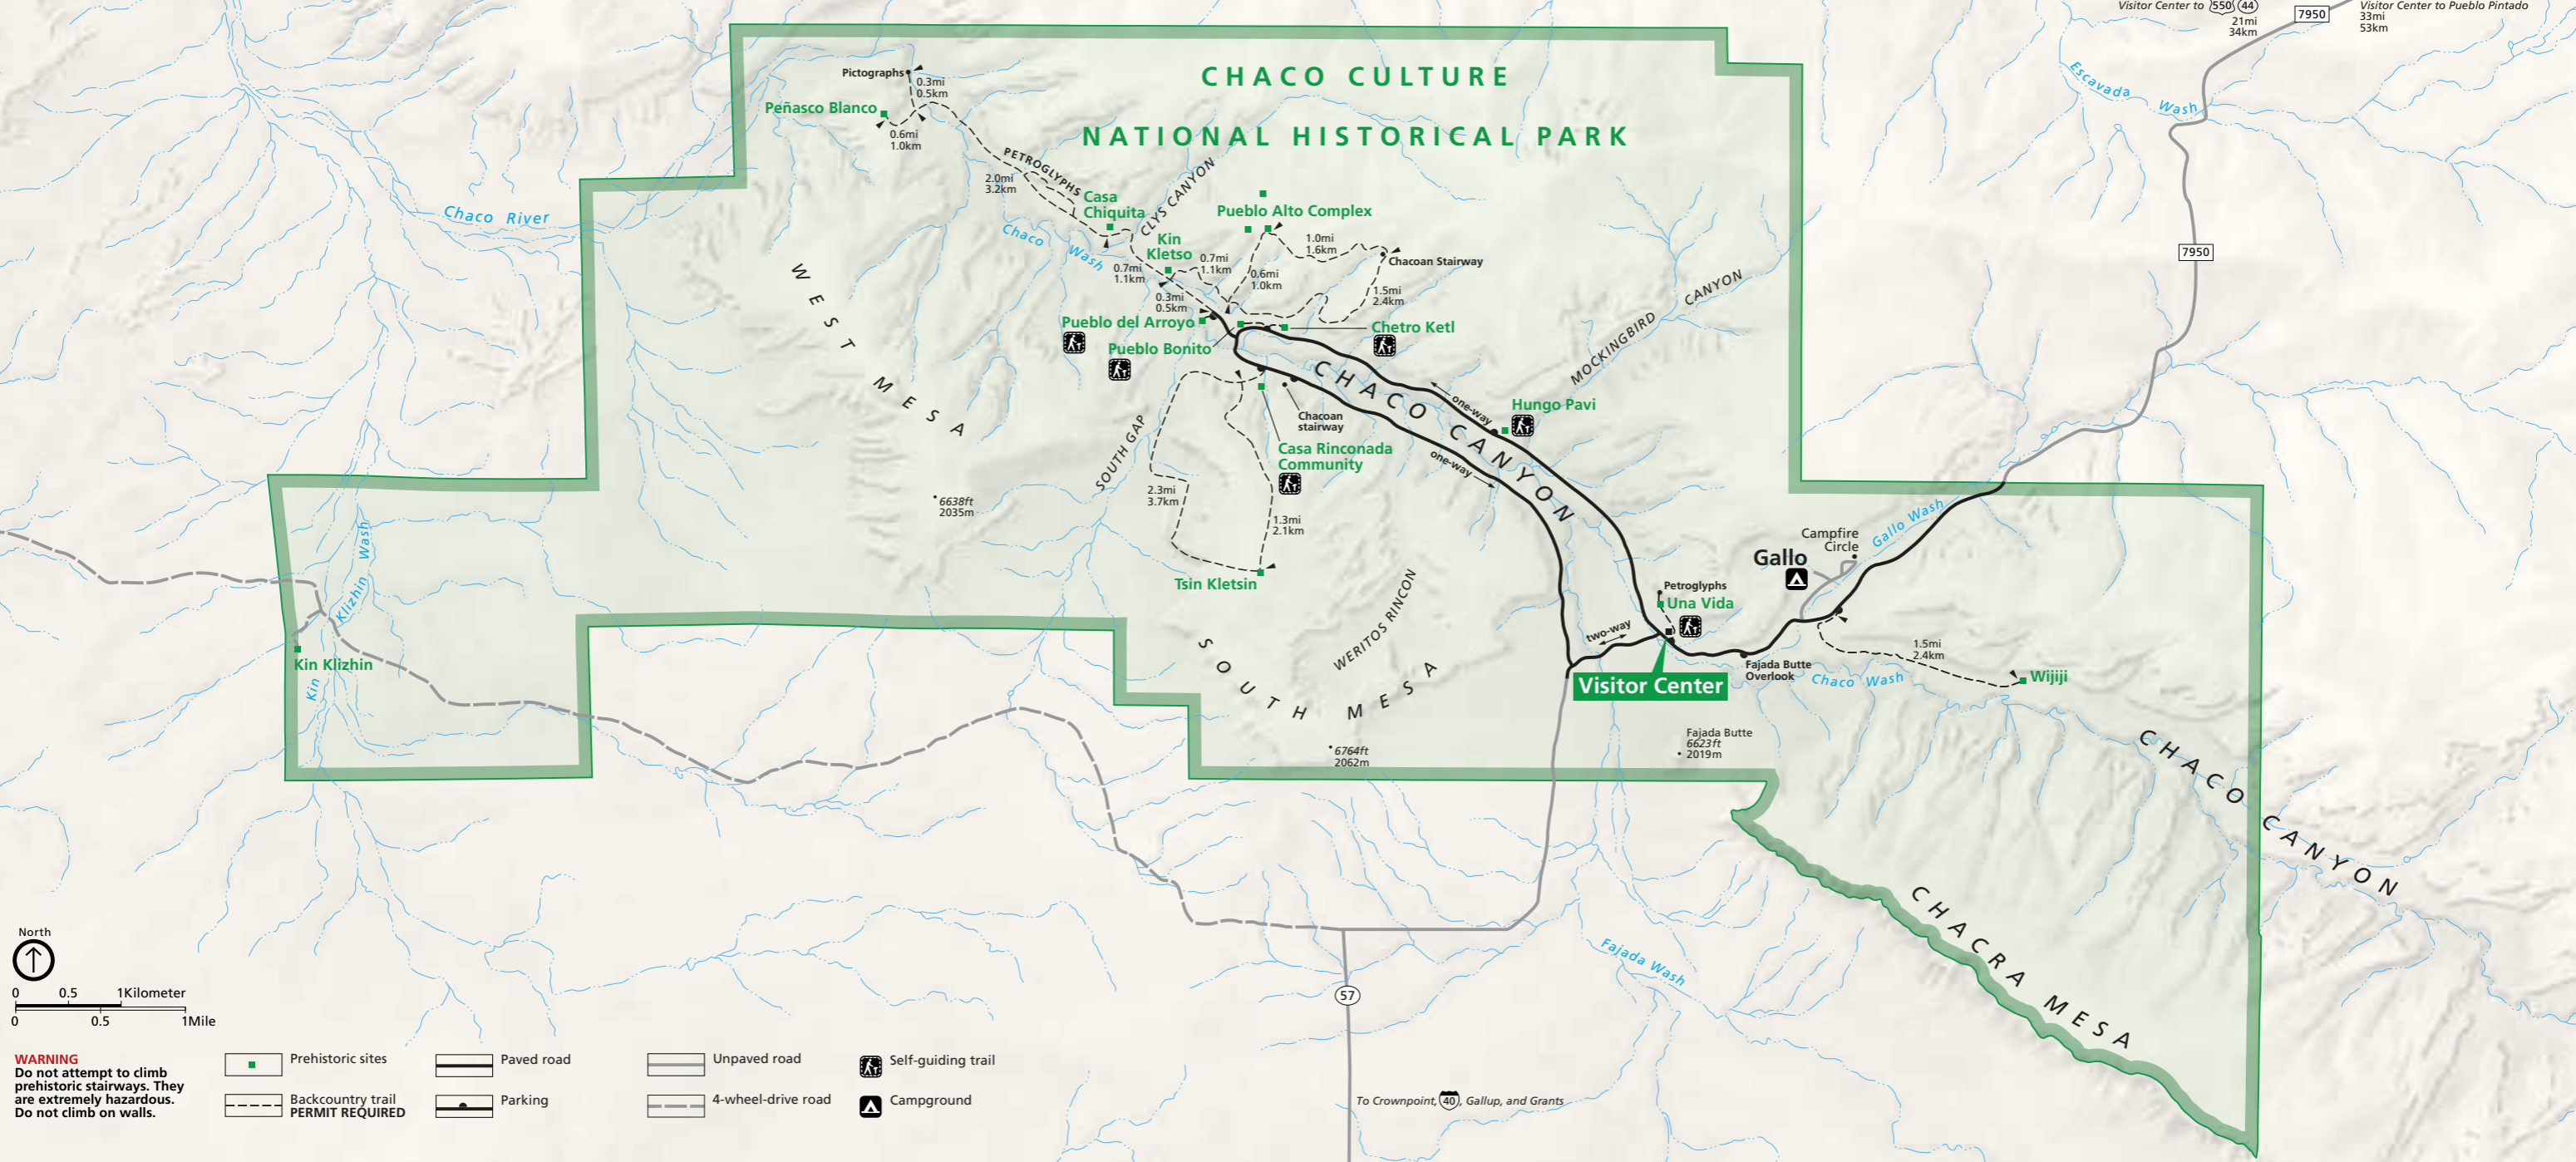

CHACO CULTURE NATIONAL HISTORICAL PARK

- WARNING**
Do not attempt to climb prehistoric stairways. They are extremely hazardous. Do not climb on walls.
- Prehistoric sites
 - Paved road
 - Backcountry trail PERMIT REQUIRED
 - Unpaved road
 - 4-wheel-drive road
 - Self-guiding trail
 - Campground
 - Parking

To Crownpoint, Gallup, and Grants